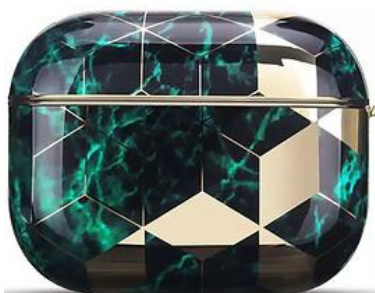

65.00 AED

Heart & Infinity
Watch Band
Charms

55.00 AED

AIRPODY

Purple Marble
Protective Case

55.00 AED

Black Marble
Protective Case

55.00 AED